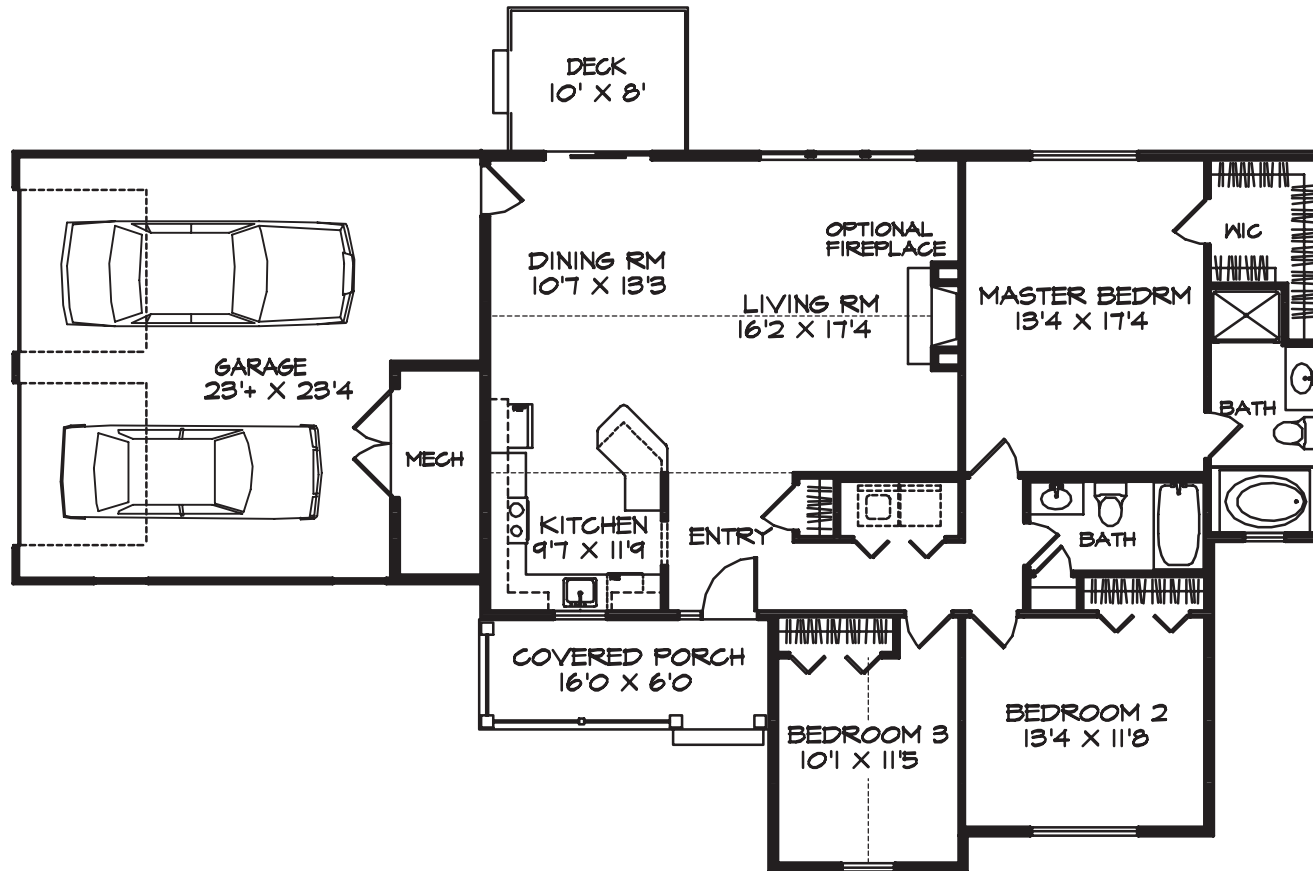

- 1512 Square Feet Living Area
- 623 Square Feet Garage & Utility
  - 73' x 40' w/ Garage

- 1512 Square Feet Living Area
- 623 Square Feet Garage & Utility
- 73' x 40' w/ Garage

Alternate Hip Roof