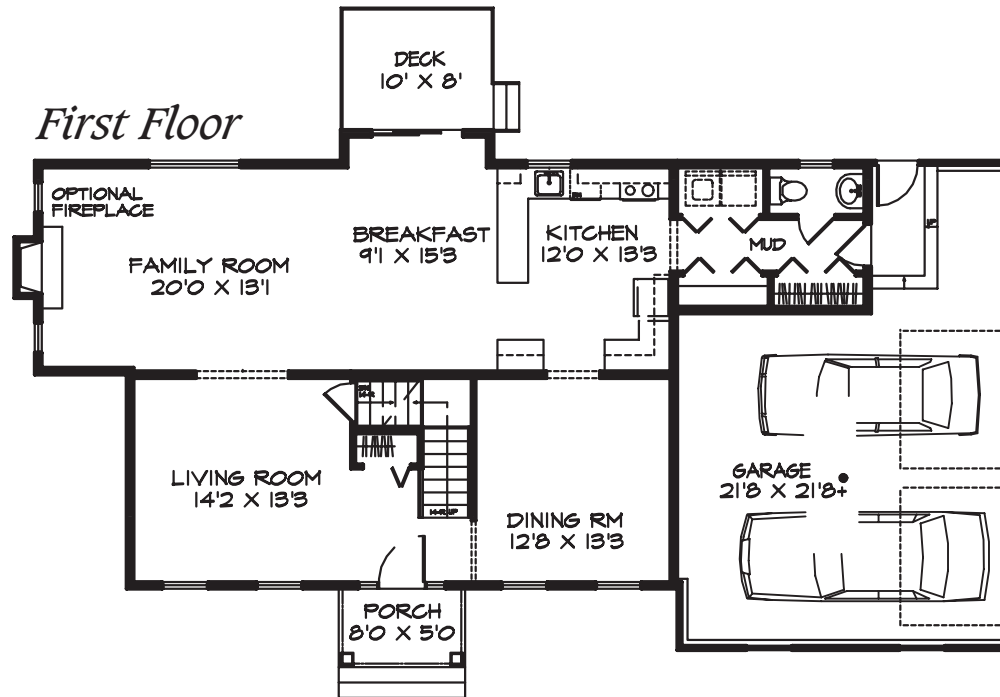

- 2398 Square Feet Living Area
- 581 Square Feet Garage
 - 60' x 34' w/ Garage

- 2398 Square Feet Living Area
- 581 Square Feet Garage
- 60' x 34' w/ Garage

Second Floor